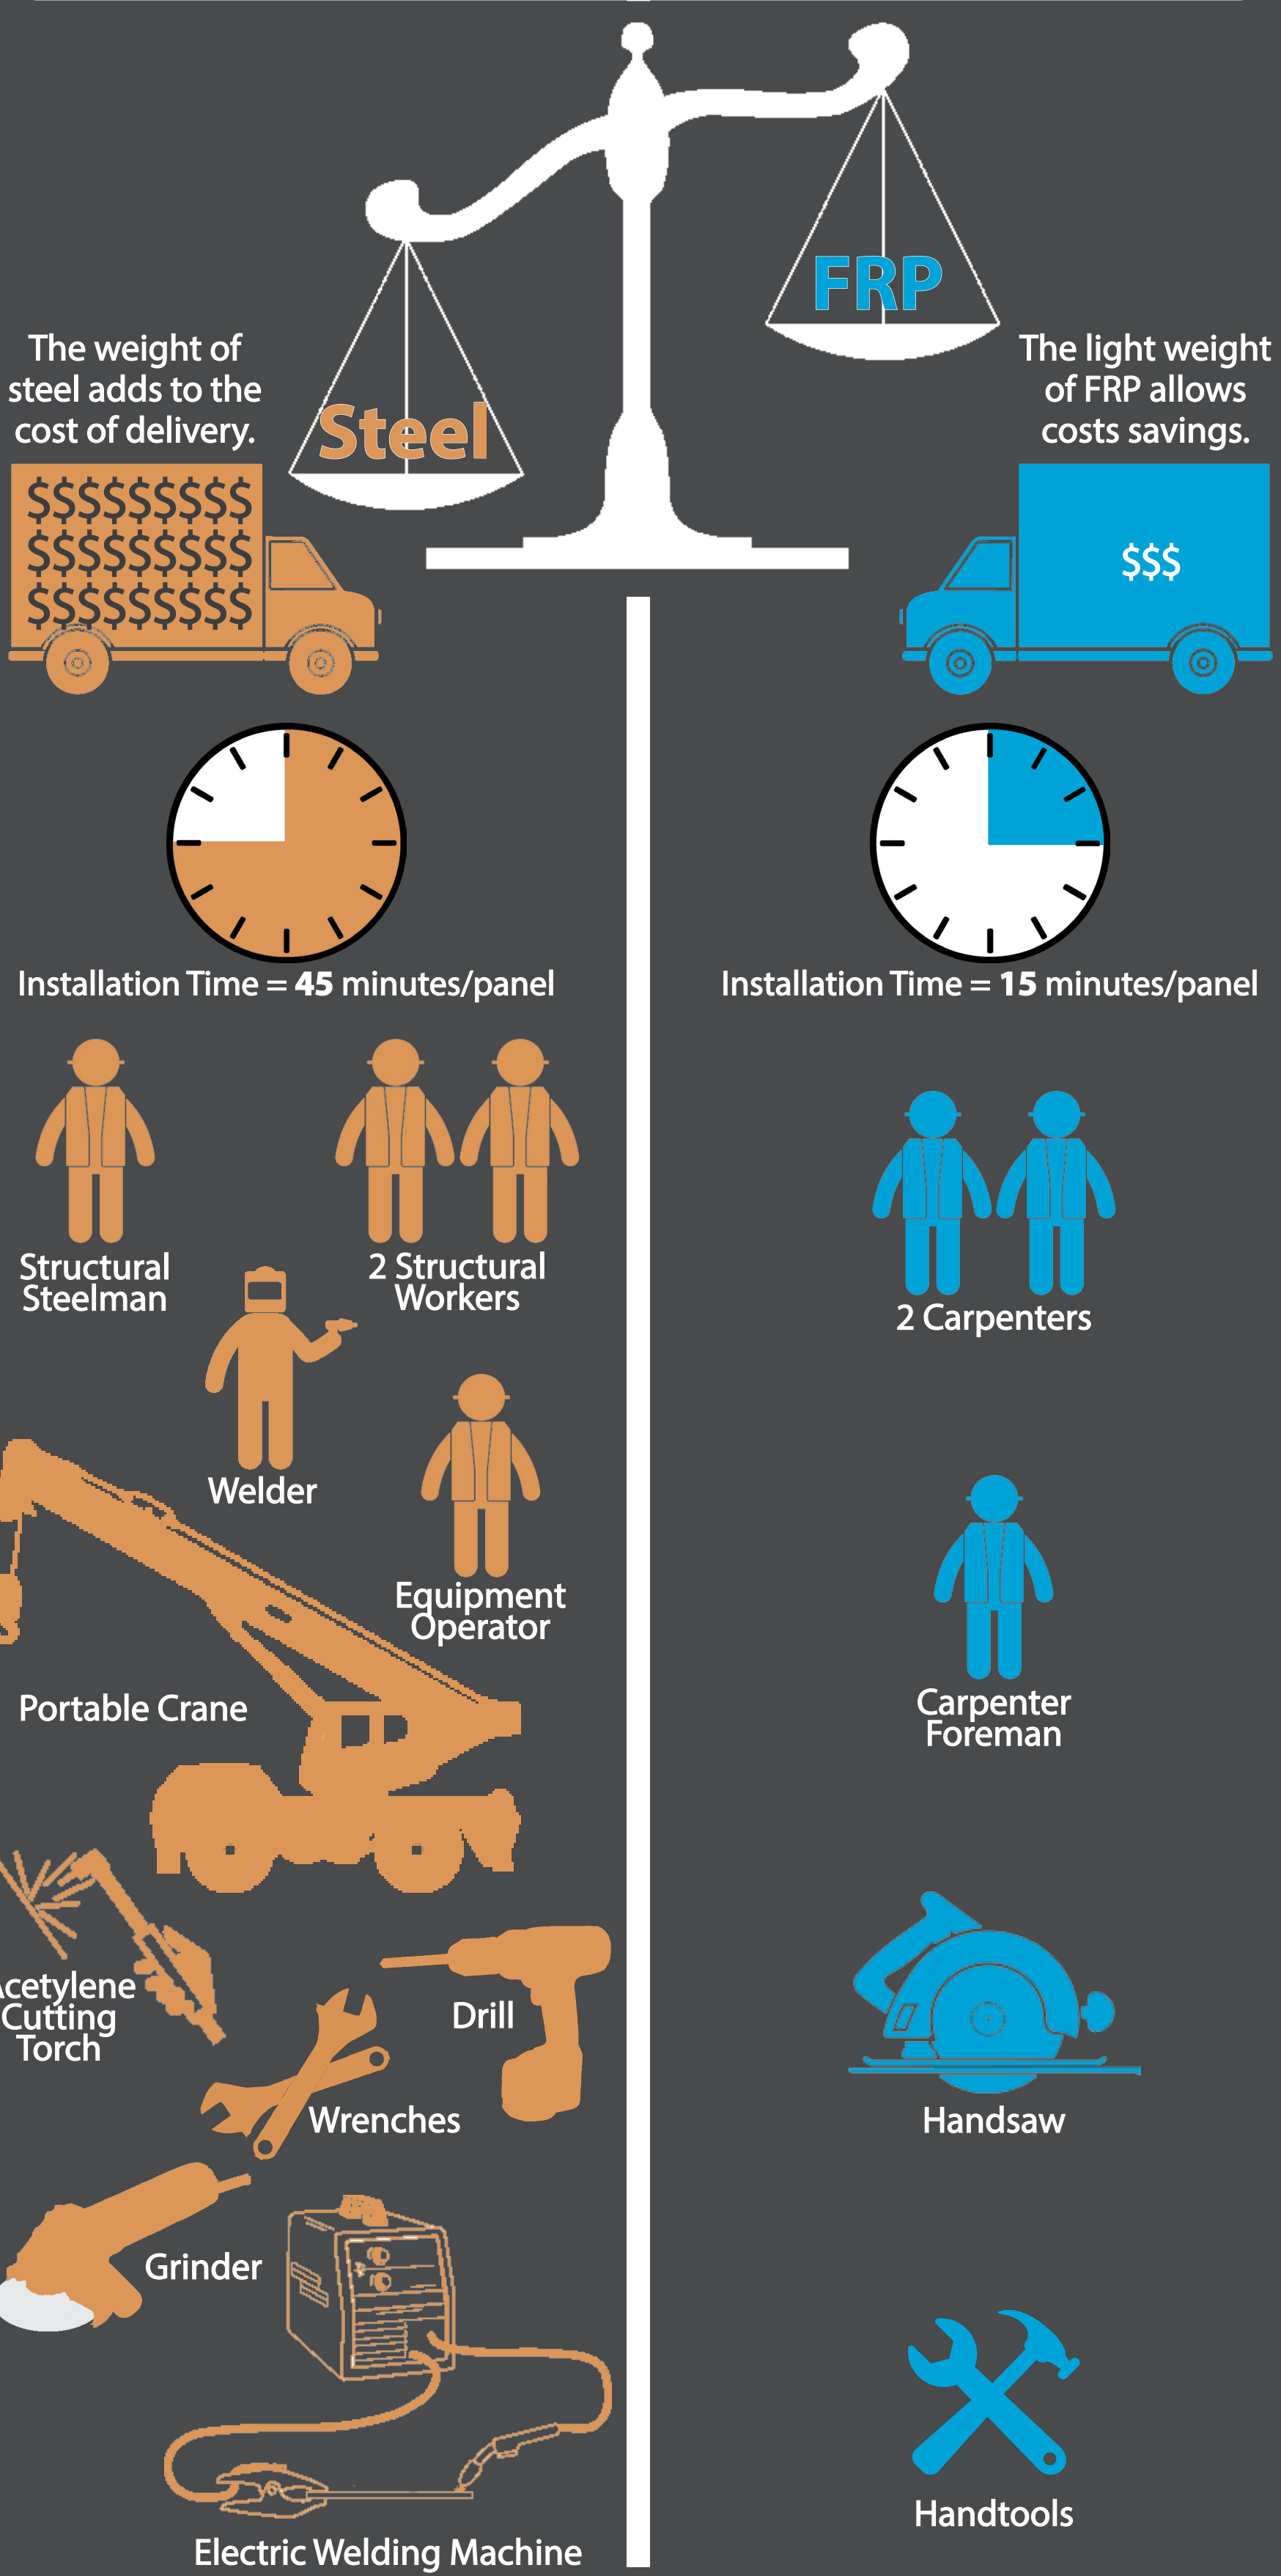

Don't Let Steel \$teal from You!

WHICH WOULD YOU RATHER PAY FOR?

INSTALLATION OF
STEEL
GRATING

INSTALLATION OF
FRP
GRATING

SHIPPING & INSTALLATION of steel grating is time consuming and costly.
FRP GRATING SAVES YOU MONEY.
 LESS PEOPLE. LESS EQUIPMENT. LESS TIME.